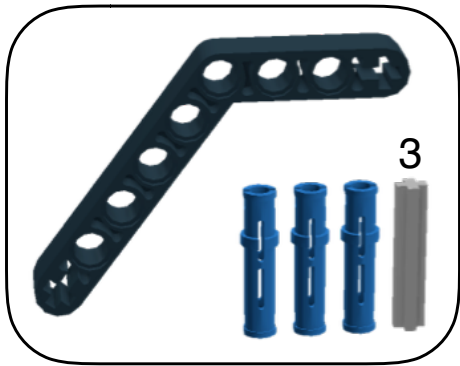

EZPup Head Assembly

Insert 35 cm connector cable before continuing to next step