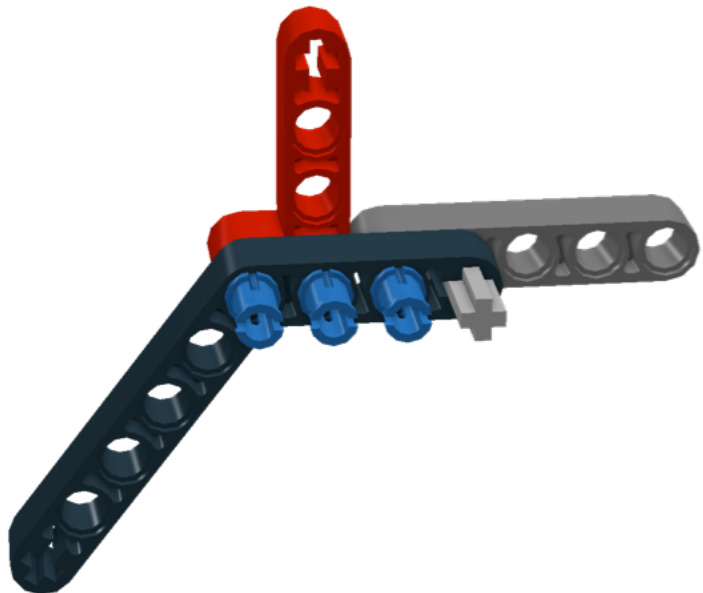

EZPup Head Assembly

Insert 35 cm connector cable before continuing to next step