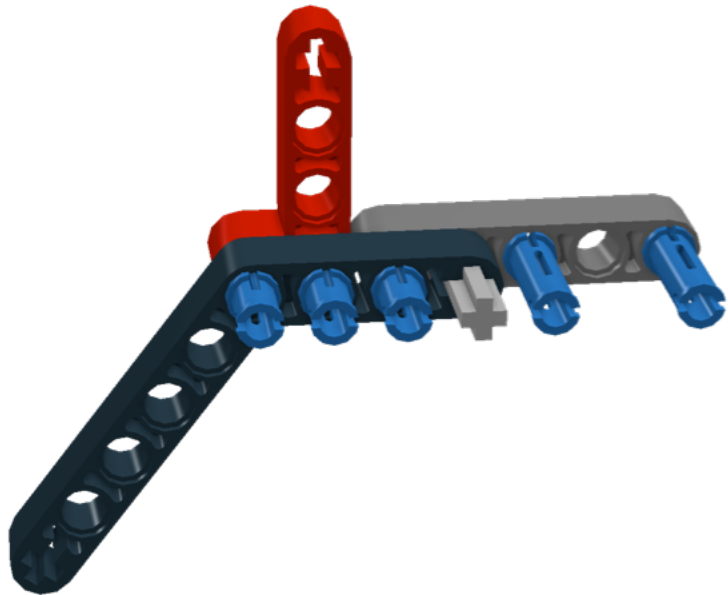

EZPup Head Assembly

Insert 35 cm connector cable before continuing to next step