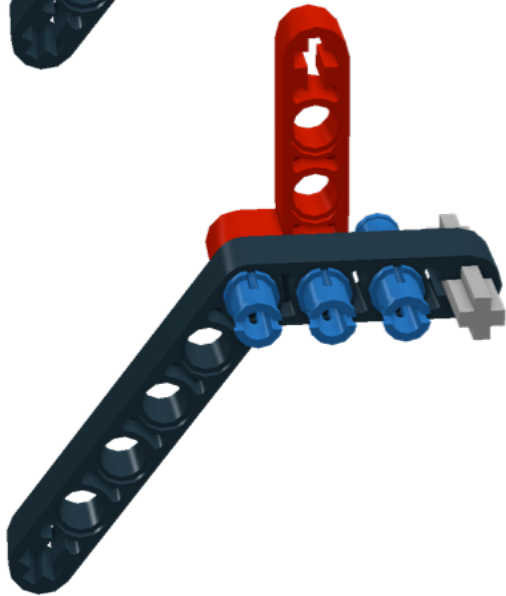

EZPup Head Assembly

Insert 35 cm connector cable before continuing to next step